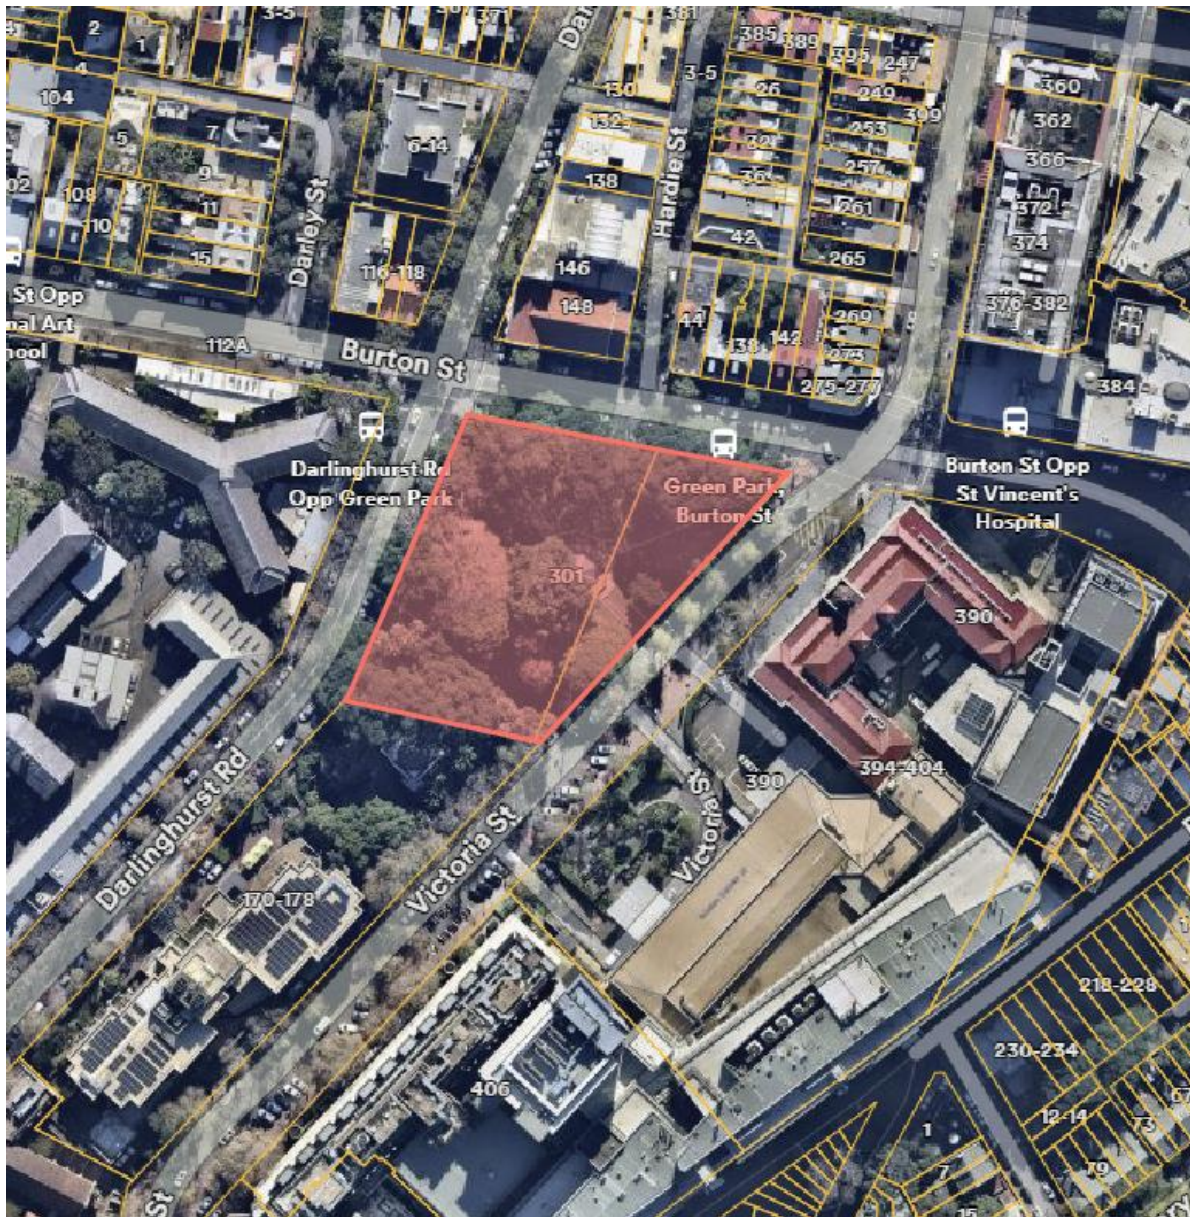

# **Attachment A**

**Location Plan and Site Photos**

# Green Park, Darlinghurst

Existing park and bandstand looking south west towards the bandstand from entrance at Burton Street and Victoria Street – people sitting on lawn, footpath and bandstand building

Looking south east towards bandstand from entrance at the corner of Darlinghurst Road and Burton Street – worn turf area, people sitting on lawn, footpath and bandstand building

Looking south on Victoria Street footpath – turf embankment, street trees, people sitting in park.

Looking north east towards bandstand near Darlinghurst Road – large canopy trees, footpaths, worn turf areas.

Looking north west towards bandstand from southern Victoria Street entrance – lawn areas, canopy trees, bandstand, people sitting on lawn, footpath.